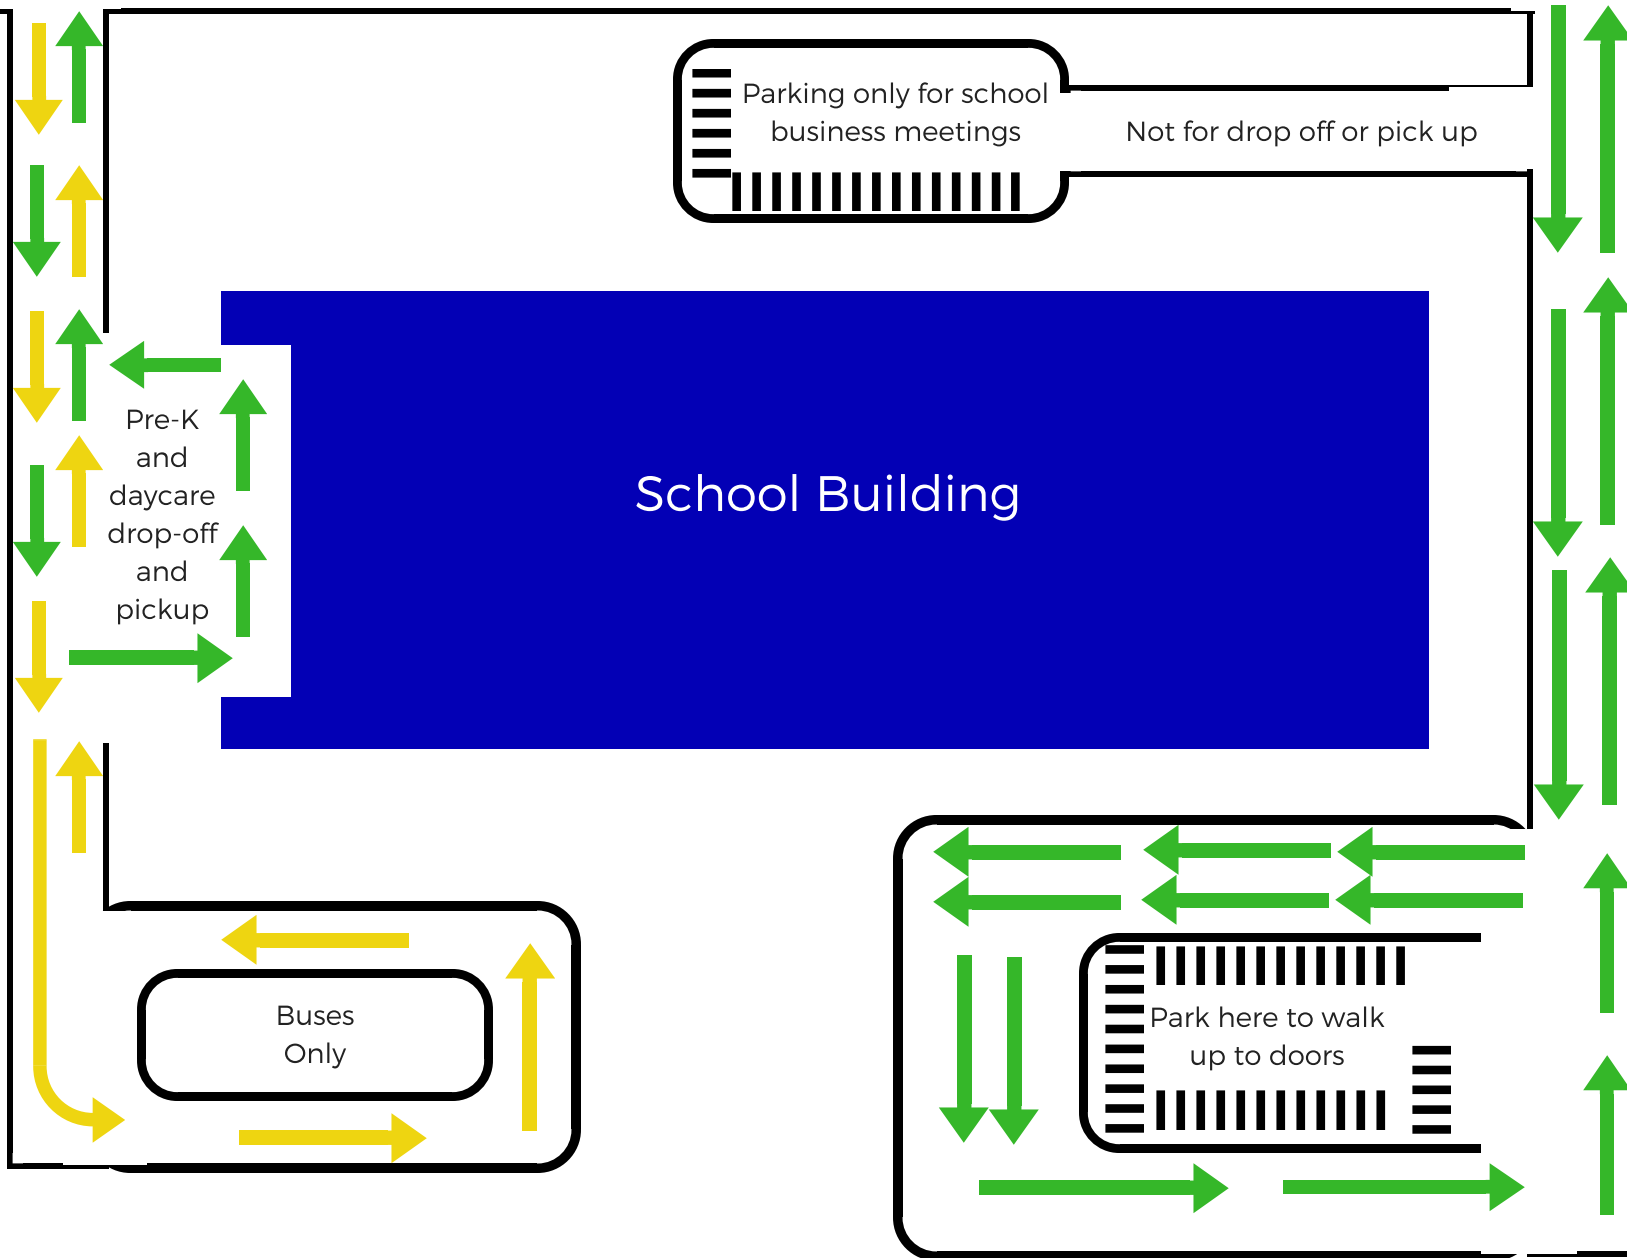

Reagan Elementary School Traffic Flow

Entrance for Pre-K, daycare and buses

24th Avenue SE

LEGEND

Parking = 

Parent traffic = 

Buses only = 